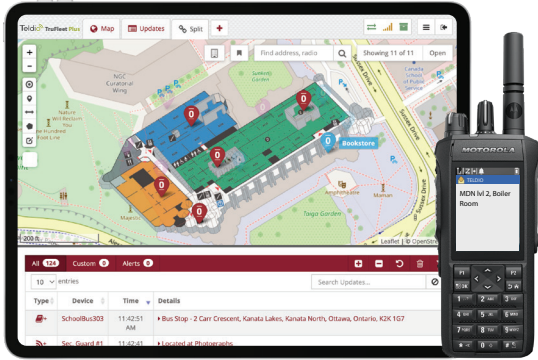

Moreover, the addition of the **Teldio Edge Gateway** enables seamless automation based on geo-fencing, locations, and events, enabling businesses to efficiently monitor assets, track vehicles, and automate workflows by leveraging real-time notifications and intelligent triggers.

ACCURATE LOCATION TRACKING

Track the location of employees, assets, and vehicles, in both indoor and outdoor environments, in real time.

REAL-TIME MESSAGING

Easily send messages to your employees and specified groups via two-way radio, email, SMS, and more.

AUTOMATED ALARM MANAGEMENT

Be able to send and manage alarms from your two-way radios, access control systems, fire panels, sensors, and more.

ENHANCE YOUR MOTOTRBO™ RADIOS WITH PRECISION LOCATION CAPABILITIES AND AUTOMATION

INDOOR TRACKING

Monitor Your Employees' Location and Safety

Track the location of your personnel to quickly find employees in an emergency, or direct the closest person to an event.

OUTDOOR TRACKING

Track Your Fleet and Valuable Assets