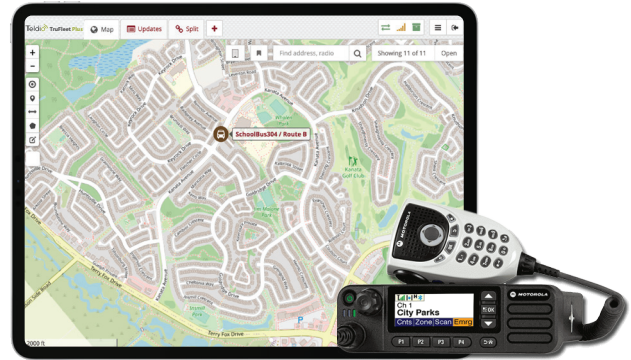

OUTDOOR TRACKING

Track Your Fleet and Valuable Assets

Know the location of your fleet of school buses, utility trucks, or any vehicle or asset equipped with a MOTOTRBO™ radio in real-time.