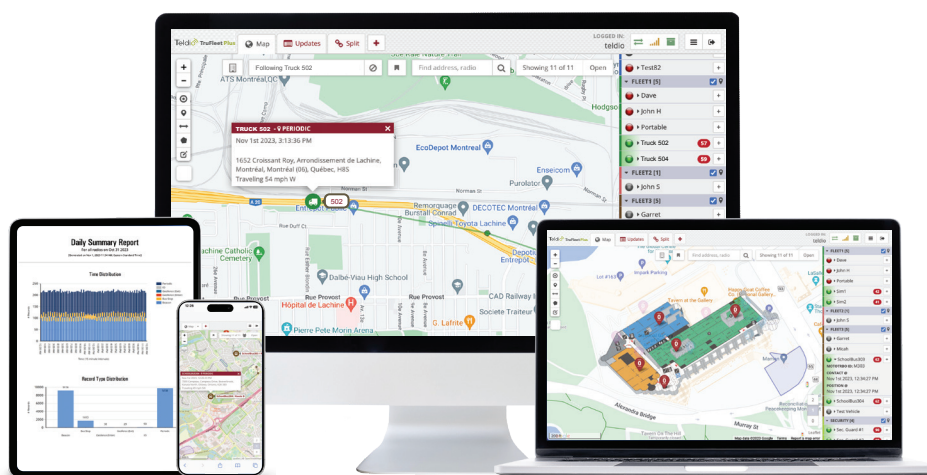

TELDIO TRUFLEET PLUS

Track and manage people, vehicles, and assets, both indoors and outdoors using your two-way radio network.

Real-Time Location Tracking and Fleet Management for Two-Way Radio Networks

Teldio TruFleet Plus tracks, monitors, and manages your employees, vehicles and assets in real-time using a rich and intuitive web-based interface that can be accessed on your desktop, tablet, or mobile phone to improve communication, enhance productivity, and increase safety.

Moreover, the addition of the **Teldio Edge Gateway** enables seamless automation based on geo-fencing, locations, and events, enabling businesses to efficiently monitor assets, track vehicles, and automate workflows by leveraging real-time notifications and intelligent triggers.

ACCURATE LOCATION TRACKING

Track the location of employees, assets, and vehicles, in both indoor and outdoor environments, in real time.

REAL-TIME MESSAGING

Easily send messages to your employees and specified groups via two-way radio, email, SMS, and more.