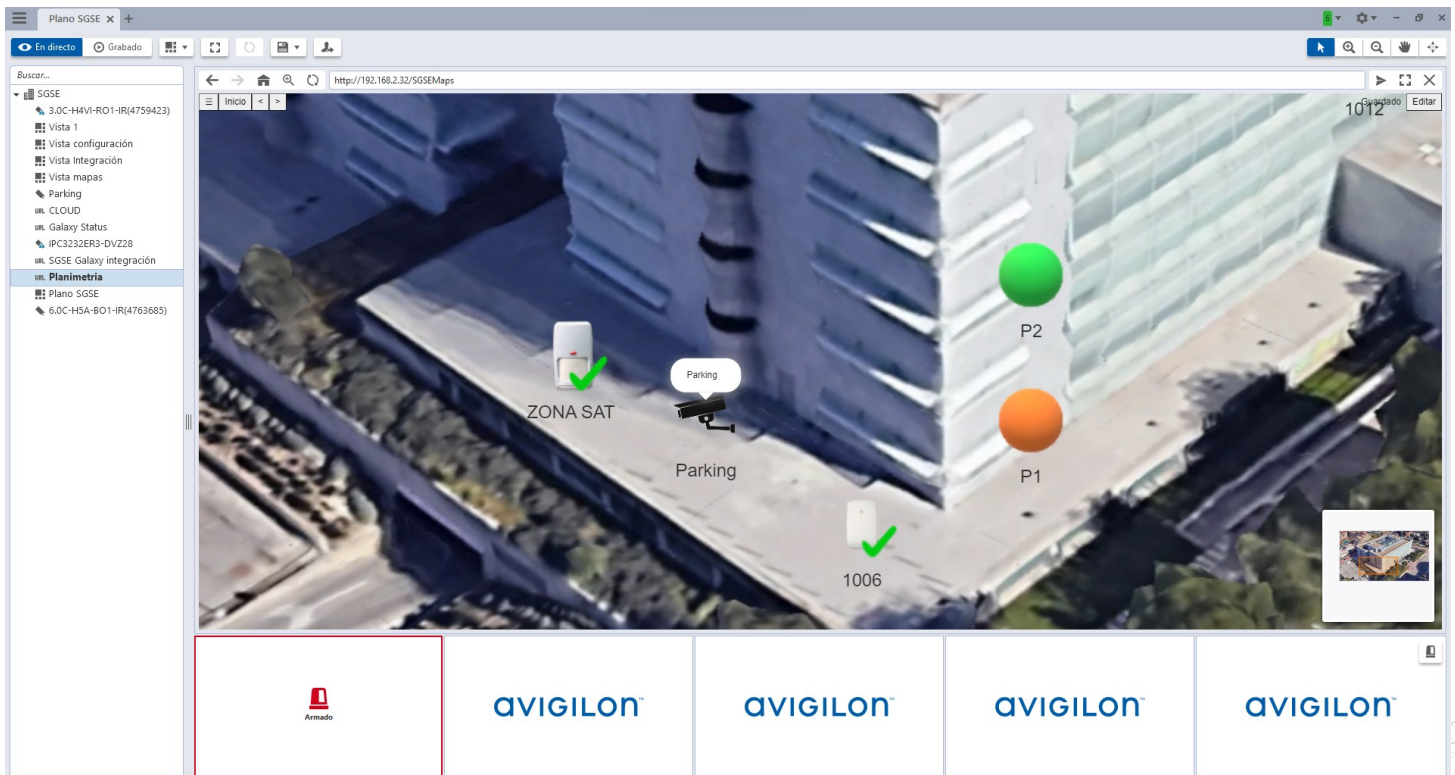

Bidirectional integration of Honeywell Galaxy (both Dimension and Flex) intrusion panels into Avigilon Unity software platform to combine CCTV and intrusion.

TOP FEATURES

Graphical interface to manage and monitor intrusion devices status with related cameras.

Capability of triggering alarms into Avigilon Unity after receiving intrusion alarms through the integration.

Expanding the appearance search scope of action to track intruders in real time through cameras linked to intrusion devices after receiving an alarm (i.e., when somebody opens the emergency exit door).

VALUE PROPOSITION

This integration moves Avigilon Unity from a powerful VMS to an outstanding integration platform to manage CCTV and intrusion through the same software platform in a graphical interface, receiving alarms of both technologies and expanding the appearance search to cameras linked to intrusion devices.

REGIONAL AVAILABILITY

Global

VERSION OF ACC TESTED

7.14.22.2 (build 1680296996)

www.sgse.eu

Galaxy Dimension
Galaxy Flex