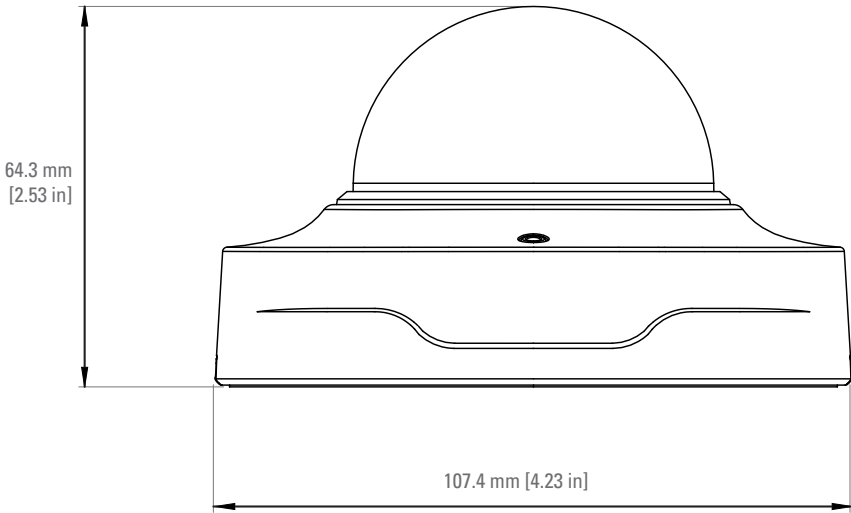

Technical drawings

Camera

Side view