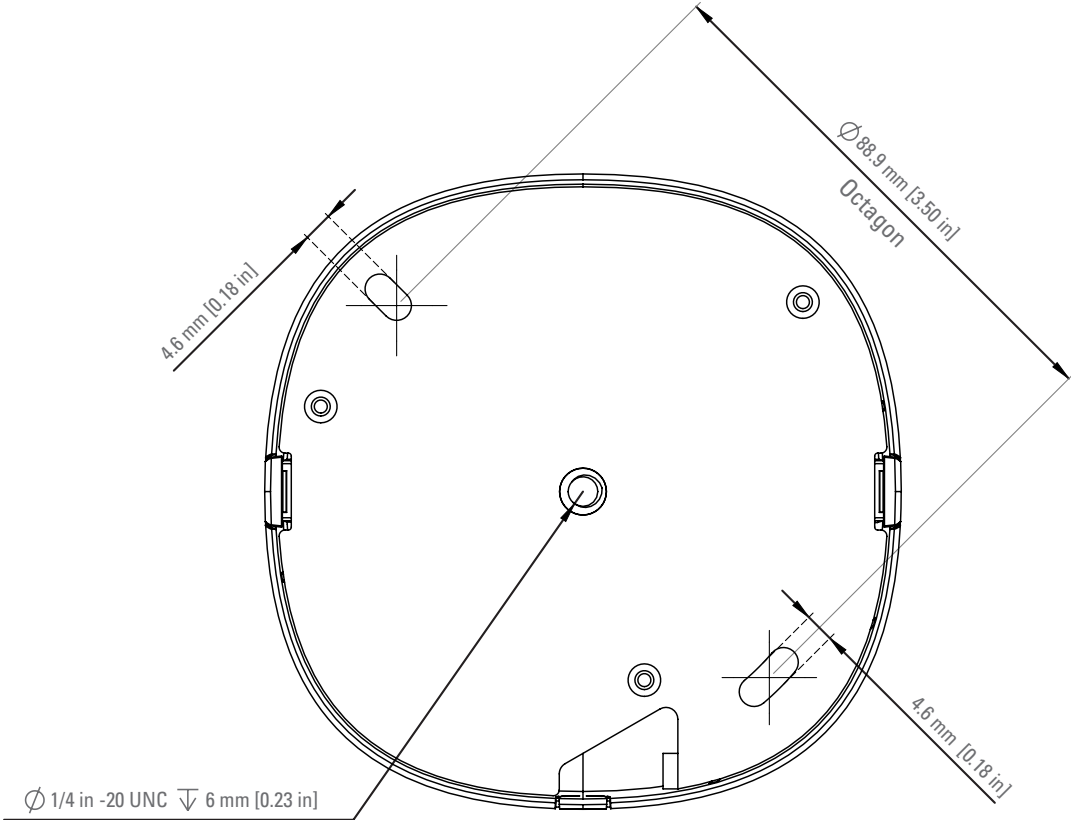

Bottom view