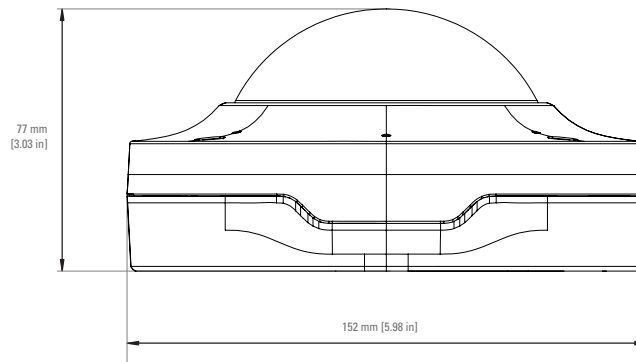

Technical drawings

Camera

Side view

Scale 1:2

Mounting Bracket

Top view

Scale 1:2

	DIMENSION (MM)	DIMENSION (INCH)	USAGE
A	Octagon	62.9 x 62.9 (88.9 diagonal)	2.47 x 2.47 (3.50 diagonal)
B	4" Square Box	85.5 x 85.5 (120.9 diagonal)	3.36 x 3.36 (4.76 diagonal)
C	Single Gang	84.1	3.31
D	Double Gang	84.1 x 46	3.31 x 1.81
E	EU Ceiling Box	70	2.76
F	EU Outlet Box	60	2.36