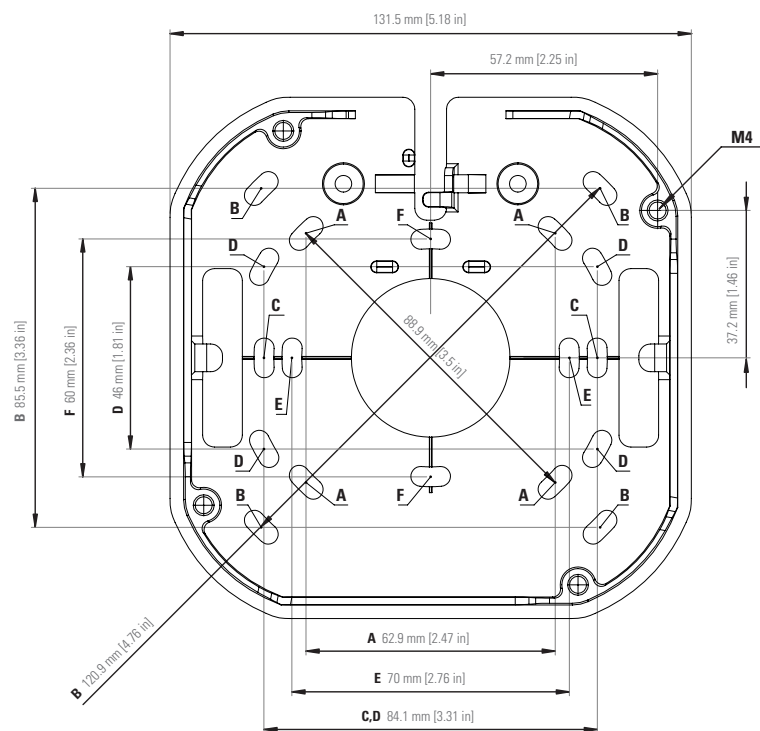

Technical drawings

Camera

Side view

Scale 1:2

Mounting Bracket

Top view

Scale 1:2

	DIMENSION (MM)	DIMENSION (INCH)	USAGE
A	Octagon	62.9 x 62.9 (88.9 diagonal)	2.47 x 2.47 (3.50 diagonal)
B	4" Square Box	85.5 x 85.5 (120.9 diagonal)	3.36 x 3.36 (4.76 diagonal)
C	Single Gang	84.1	3.31
D	Double Gang	84.1 x 46	3.31 x 1.81
E	EU Ceiling Box	70	2.76
F	EU Outlet Box	60	2.36