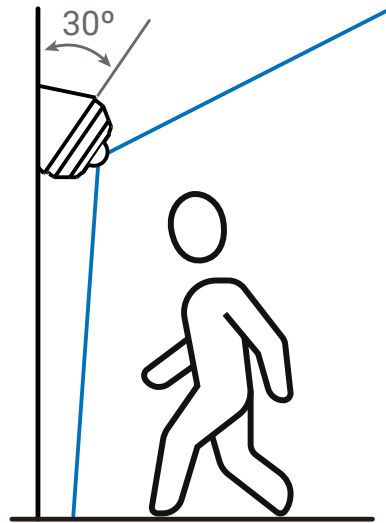

Wall mounted with wedge mount

Resources

Looking for more info on the Avigilon Unity H6A Fisheye? Check out some of our resources below:

- [Fact sheet](#)
- [Datasheet](#)
- [H6A Fisheye guidelines](#)

To learn more, visit avigilon.com/h6a-fisheye

AVIGILON™

Motorola Solutions, Inc. 500 West Monroe Street, Chicago, IL 60661 U.S.A. motorolasolutions.com

© 2025, Avigilon Corporation. All rights reserved. MOTOROLA, MOTO, MOTOROLA SOLUTIONS, and the Stylized M Logo are trademarks or registered trademarks of Motorola Trademark Holdings, LLC and are used under license. All other trademarks are the property of their respective owners. 03-2025 [JS05]