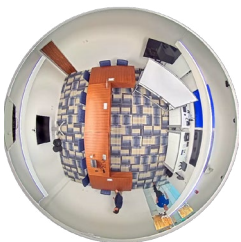

Unity H6A Fisheye

180° model & wedge mount

Once camera, complete security coverage

As a security practitioner, IT manager, or technology reseller and integrator, you recognize the challenges of maintaining comprehensive security coverage. You require solutions that are not only effective, but also adaptable to various environments. The **Avigilon Unity H6A Fisheye camera**, especially the 180° field of view (FOV) model with the wedge mount, provides an intelligent approach to optimizing your security strategy.

Benefit

Traditional 360° fisheye cameras, when wall-mounted, often capture excessive footage of ceilings and floors, diluting your focus on critical areas. The 180° H6A Fisheye, combined with the wedge mount, addresses this issue. It's designed specifically for wall installations, maximizing pixel density where it matters most: your areas of interest. This helps security teams, IT managers, and anyone responsible for safety to concentrate on what matters most.

Ceiling mounted

Wall mounted 180°

Key features

- **Optimized for wall mounting:** The 180° FOV, when paired with the 30° tilt wedge mount, is designed to deliver the best possible image quality for wall-mounted applications. This helps to avoid unnecessary coverage of less critical areas.
- **Enhanced visibility:** Capture clear, detailed imagery with your choice of 8 MP or 12 MP resolution.
 - 12 MP is capable of 180° view through firmware
 - Field of view: Horizontal: 188°, Vertical: 104°
 - The 8 MP 180° H6A fisheye camera maximizes the utility of the rectangular sensor, increasing the visibility of pixels in key areas.
- **Intelligent analytics:** Benefit from built-in video and audio analytics, which provide context-sensitive alerts and improve situational awareness. This can help your team respond more effectively to potential incidents.
- **Vehicle subclass events and alerts:** Stay informed about vehicle-related activity with intelligent event and alert capabilities.