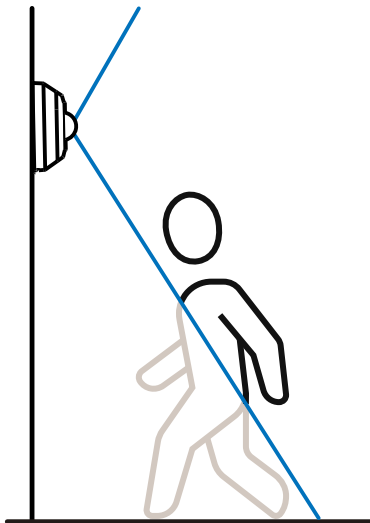

Retail

Checkout lane support: Helps deter theft, ensures accurate transactions, and provides insights into customer service.

Aisle viewing: Helps understand customer behavior, optimize product placement, and address safety concerns.

Store entrance visibility: Helps prevent unauthorized access, deter theft, and improve overall safety.

The Avigilon Unity H6A Fisheye camera, with its 180° lens and wedge mount, offers a practical and efficient solution for various security needs. It's designed to help teams see more, understand more, and ultimately, do more to protect people and property.