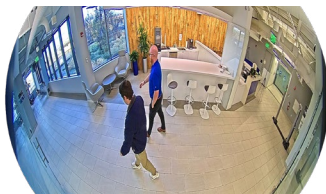

Unity H6A Fisheye

180° model & wedge mount

Once camera, complete security coverage

As a security practitioner, IT manager, or technology reseller and integrator, you recognize the challenges of maintaining comprehensive security coverage. You require solutions that are not only effective, but also adaptable to various environments. The **Avigilon Unity H6A Fisheye camera**, especially the 180° field of view (FOV) model with the wedge mount, provides an intelligent approach to optimizing your security strategy.

Benefit

Traditional 360° fisheye cameras, when wall-mounted, often capture excessive footage of ceilings and floors, diluting your focus on critical areas. The 180° H6A Fisheye, combined with the wedge mount, addresses this issue. It's designed specifically for wall installations, maximizing pixel density where it matters most: your areas of interest. This helps security teams, IT managers, and anyone responsible for safety to concentrate on what matters most.

Ceiling mounted

Wall mounted 180°

Key features

- **Optimized for wall mounting:** The 180° FOV, when paired with the 30° tilt wedge mount, is designed to deliver the best possible image quality for wall-mounted applications. This helps to avoid unnecessary coverage of less critical areas.
- **Enhanced visibility:** Capture clear, detailed imagery with your choice of 8 MP or 12 MP resolution.
 - 12 MP is capable of 180° view through firmware
 - Field of view: Horizontal: 188°, Vertical: 104°
 - The 8 MP 180° H6A fisheye camera maximizes the utility of the rectangular sensor, increasing the visibility of pixels in key areas.
- **Intelligent analytics:** Benefit from built-in video and audio analytics, which provide context-sensitive alerts and improve situational awareness. This can help your team respond more effectively to potential incidents.
- **Vehicle subclass events and alerts:** Stay informed about vehicle-related activity with intelligent event and alert capabilities.