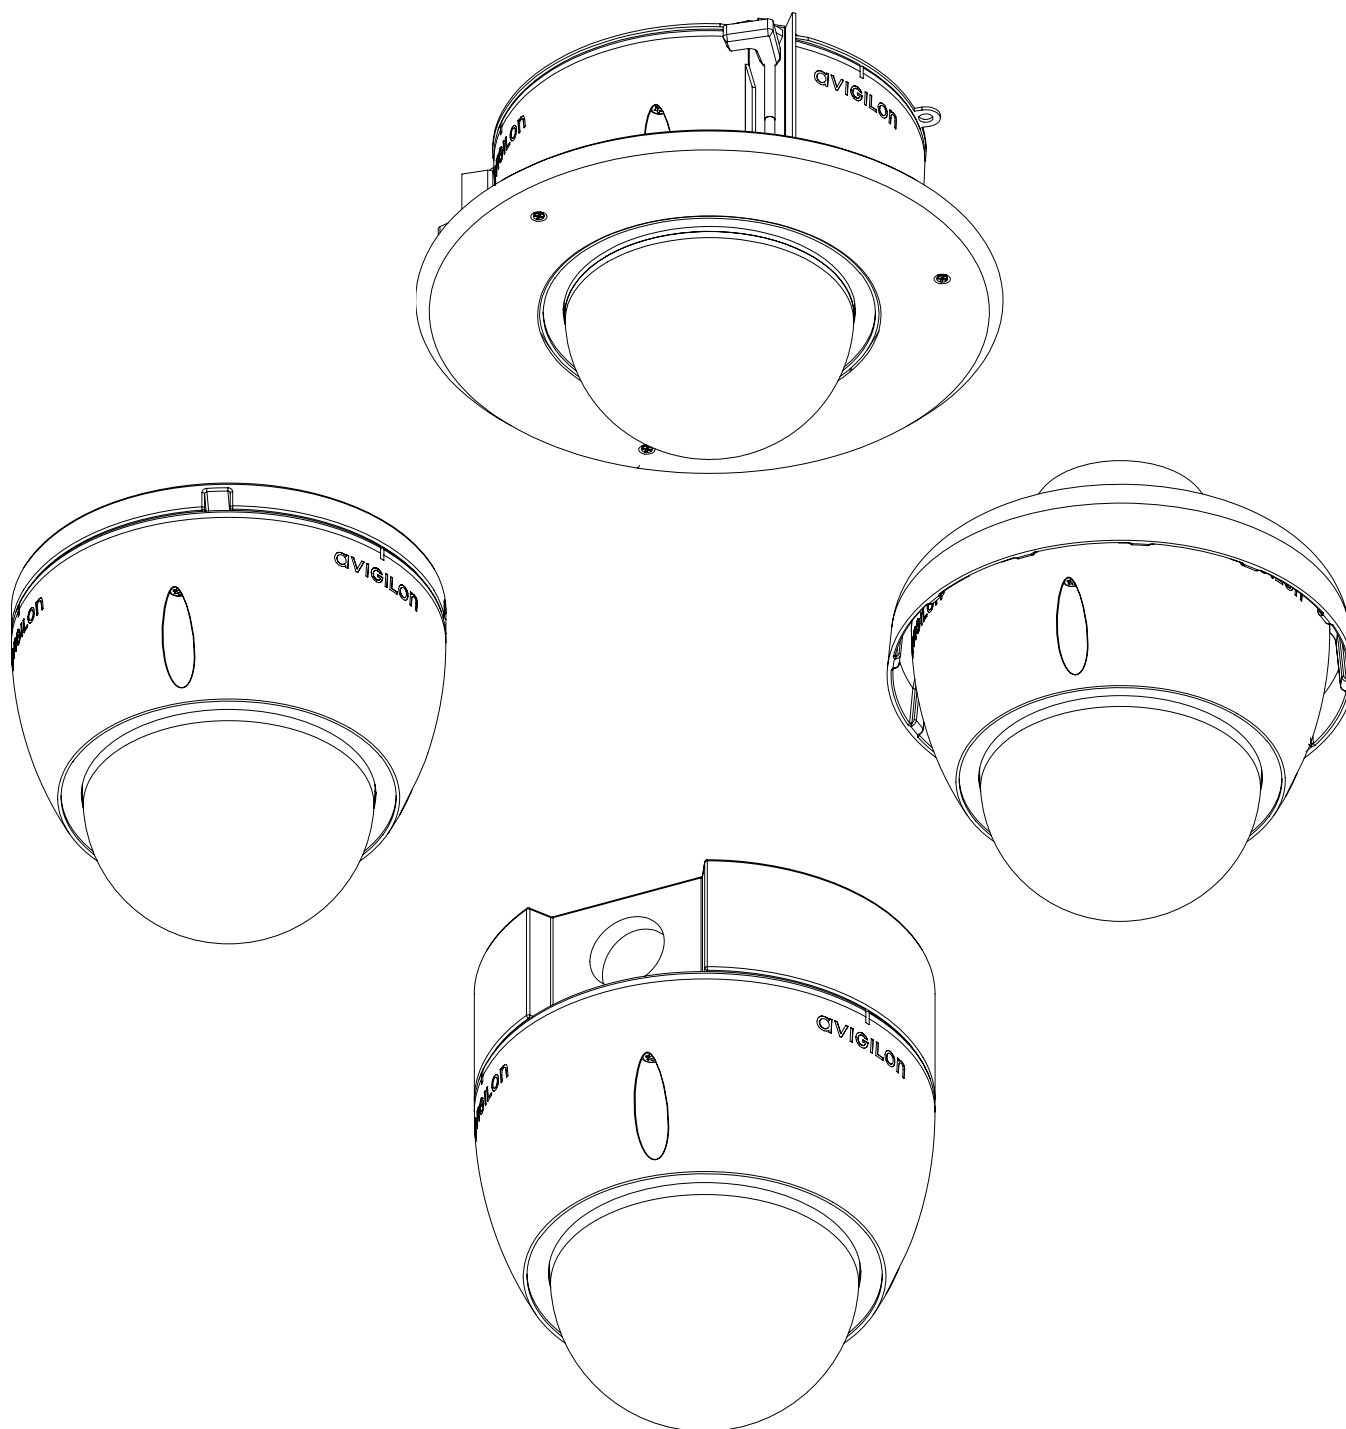

JPEG2000 HD Dome Camera Mounts

Indoor Mounts

DOME-INDE-PLT

Indoor Electrical Box Mounting Plate

- Mounts to various electrical boxes
- Allows mounting with side cable access

DOME-IND-CEL

Indoor In-Ceiling Mount

- Allows mounting in-ceiling with low profile

IND-CEL-PNL

Metal ceiling panel for DOME-IND-CEL

Weight: 1.56 kg (3.45 lbs)

- Provides extra support for Indoor In-Ceiling Mounts
- Replaces or reinforces ceiling tiles in suspended ceiling installations

Indoor/Outdoor Mounts

DOME-OD-BASE

Indoor/Outdoor Mounting Base

- Creates outdoor seal with dome that meets IP66 standards
- Allows for side or rear 3/4" conduit connection
- Mounts to round electrical boxes

DOME-OD-PEND

Indoor/Outdoor Pendant Mount

- Creates outdoor seal with dome that meets IP66 standards
- Mount to 1-1/2" NPT male pipe

Specifications subject to change without notice. V1.2

©2011 Avigilon Corporation. All rights reserved.