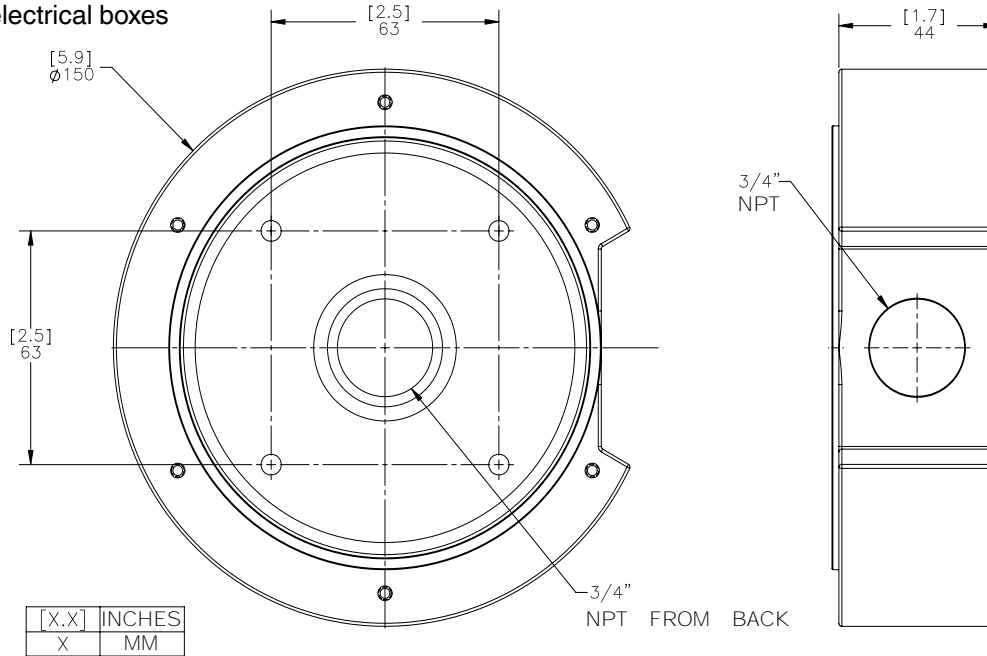

- Allows mounting in-ceiling with low profile

IND-CEL-PNL

Metal ceiling panel for DOME-IND-CEL

Weight: 1.56 kg (3.45 lbs)

- Provides extra support for Indoor In-Ceiling Mounts
- Replaces or reinforces ceiling tiles in suspended ceiling installations

Indoor/Outdoor Mounts

DOME-OD-BASE

Indoor/Outdoor Mounting Base

- Creates outdoor seal with dome that meets IP66 standards
- Allows for side or rear 3/4" conduit connection
- Mounts to round electrical boxes

DOME-OD-PEND

Indoor/Outdoor Pendant Mount

- Creates outdoor seal with dome that meets IP66 standards
- Mount to 1-1/2" NPT male pipe

Specifications subject to change without notice. V1.2

©2011 Avigilon Corporation. All rights reserved.