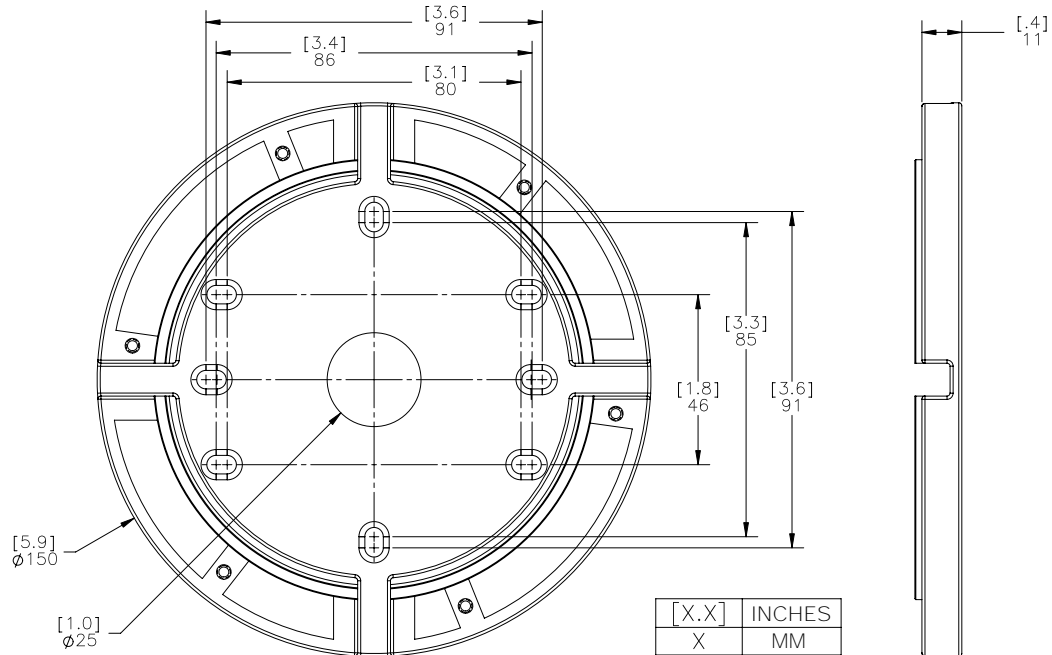

JPEG2000 HD Dome Camera Mounts

Indoor Mounts

DOME-INDE-PLT

Indoor Electrical Box Mounting Plate

- Mounts to various electrical boxes
- Allows mounting with side cable access

DOME-IND-CEL

Indoor In-Ceiling Mount

- Allows mounting in-ceiling with low profile

IND-CEL-PNL

Metal ceiling panel for DOME-IND-CEL

Weight: 1.56 kg (3.45 lbs)

- Provides extra support for Indoor In-Ceiling Mounts
- Replaces or reinforces ceiling tiles in suspended ceiling installations

Indoor/Outdoor Mounts

DOME-OD-BASE

Indoor/Outdoor Mounting Base

- Creates outdoor seal with dome that meets IP66 standards
- Allows for side or rear 3/4" conduit connection
- Mounts to round electrical boxes

DOME-OD-PEND

Indoor/Outdoor Pendant Mount

- Creates outdoor seal with dome that meets IP66 standards
- Mount to 1-1/2" NPT male pipe

Specifications subject to change without notice. V1.2

©2011 Avigilon Corporation. All rights reserved.