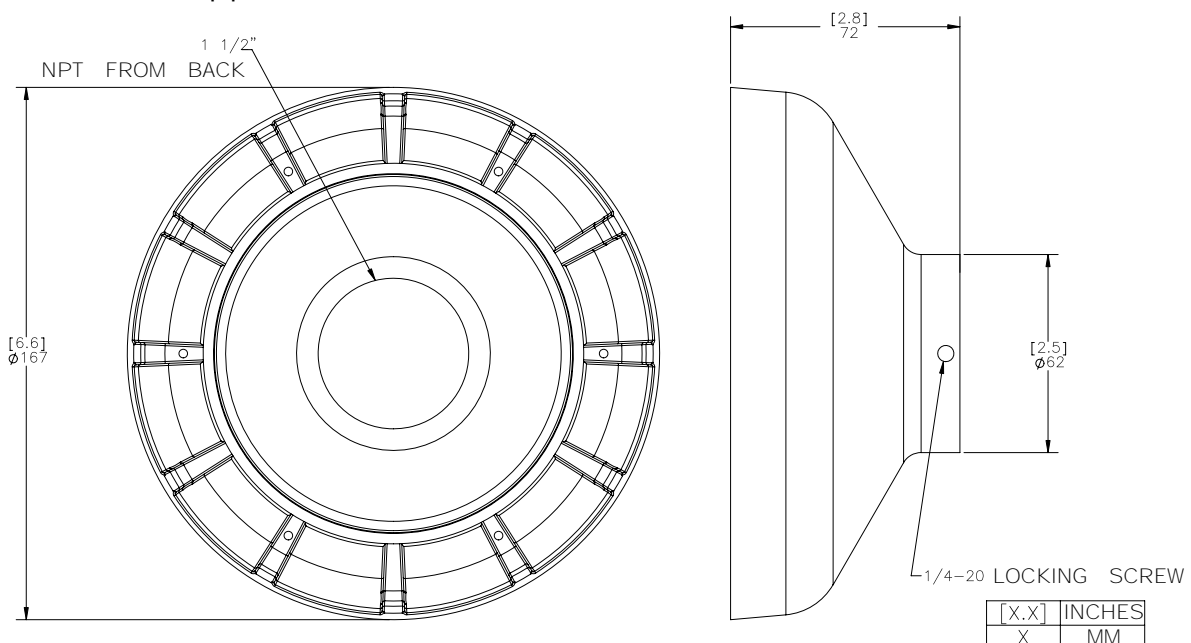

- Allows mounting in-ceiling with low profile

IND-CEL-PNL

Metal ceiling panel for DOME-IND-CEL

Weight: 1.56 kg (3.45 lbs)

- Provides extra support for Indoor In-Ceiling Mounts
- Replaces or reinforces ceiling tiles in suspended ceiling installations

Indoor/Outdoor Mounts

DOME-OD-BASE

Indoor/Outdoor Mounting Base

- Creates outdoor seal with dome that meets IP66 standards
- Allows for side or rear 3/4" conduit connection
- Mounts to round electrical boxes

DOME-OD-PEND

Indoor/Outdoor Pendant Mount

- Creates outdoor seal with dome that meets IP66 standards
- Mount to 1-1/2" NPT male pipe

Specifications subject to change without notice. V1.2

©2011 Avigilon Corporation. All rights reserved.