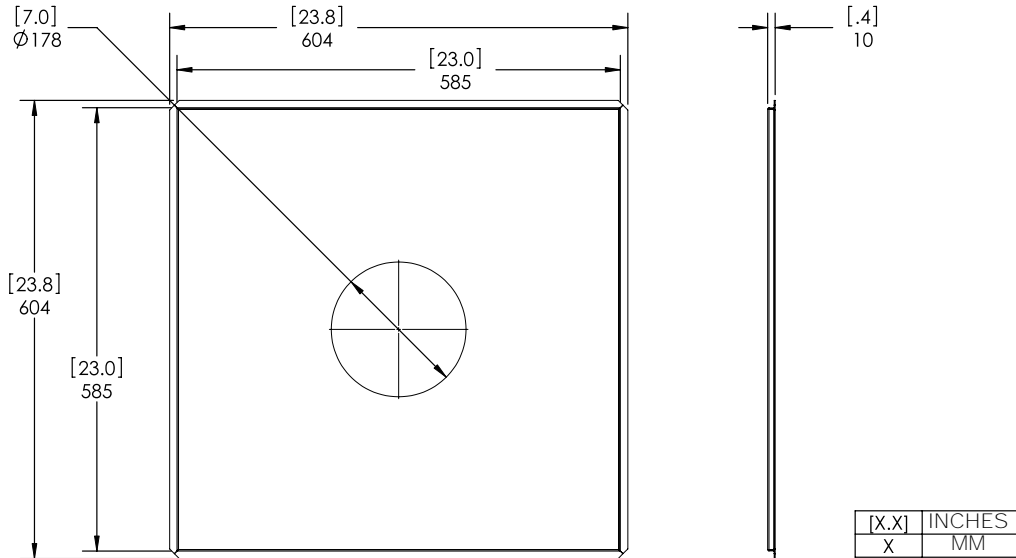

- Allows mounting in-ceiling with low profile

IND-CEL-PNL

Metal ceiling panel for DOME-IND-CEL

Weight: 1.56 kg (3.45 lbs)

- Provides extra support for Indoor In-Ceiling Mounts
- Replaces or reinforces ceiling tiles in suspended ceiling installations

Indoor/Outdoor Mounts

DOME-OD-BASE

Indoor/Outdoor Mounting Base

- Creates outdoor seal with dome that meets IP66 standards
- Allows for side or rear 3/4" conduit connection
- Mounts to round electrical boxes

DOME-OD-PEND

Indoor/Outdoor Pendant Mount

- Creates outdoor seal with dome that meets IP66 standards
- Mount to 1-1/2" NPT male pipe

Specifications subject to change without notice. V1.2

©2011 Avigilon Corporation. All rights reserved.