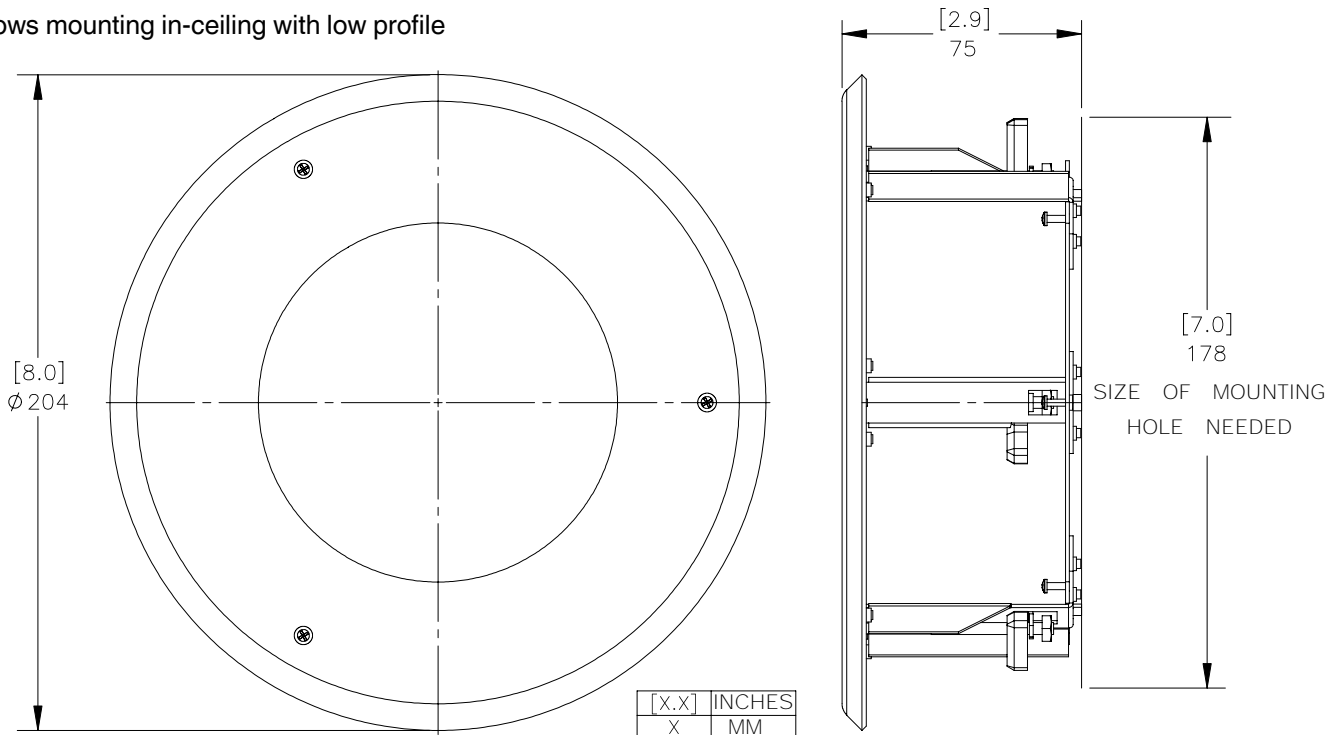

JPEG2000 HD Dome Camera Mounts

Indoor Mounts

DOME-INDE-PLT

Indoor Electrical Box Mounting Plate

- Mounts to various electrical boxes
- Allows mounting with side cable access

DOME-IND-CEL

Indoor In-Ceiling Mount

- Allows mounting in-ceiling with low profile

IND-CEL-PNL

Metal ceiling panel for DOME-IND-CEL

Weight: 1.56 kg (3.45 lbs)

- Provides extra support for Indoor In-Ceiling Mounts
- Replaces or reinforces ceiling tiles in suspended ceiling installations

Indoor/Outdoor Mounts

DOME-OD-BASE

Indoor/Outdoor Mounting Base

- Creates outdoor seal with dome that meets IP66 standards
- Allows for side or rear 3/4" conduit connection
- Mounts to round electrical boxes

DOME-OD-PEND

Indoor/Outdoor Pendant Mount

- Creates outdoor seal with dome that meets IP66 standards
- Mount to 1-1/2" NPT male pipe

Specifications subject to change without notice. V1.2

©2011 Avigilon Corporation. All rights reserved.