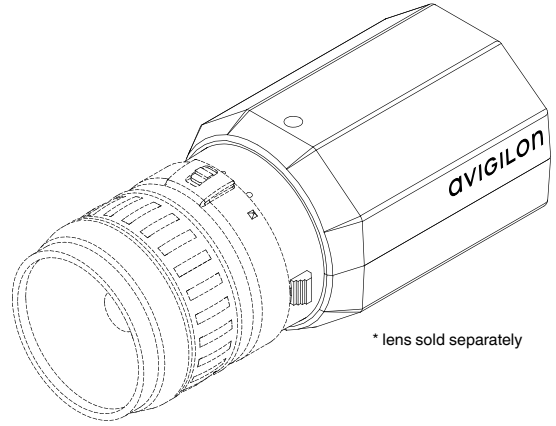

# 16 Megapixel JPEG2000 Color HD Pro Camera

## Description

The Avigilon 16 megapixel JPEG2000 color HD Pro camera is a high sensitivity, wide dynamic range, progressive scan CCD camera designed for the most demanding surveillance applications. It transmits images over 100BASE-TX using advanced JPEG2000 progressive compression technology to achieve the lowest network bandwidth and most efficient image storage in the industry while maintaining unsurpassed image quality.