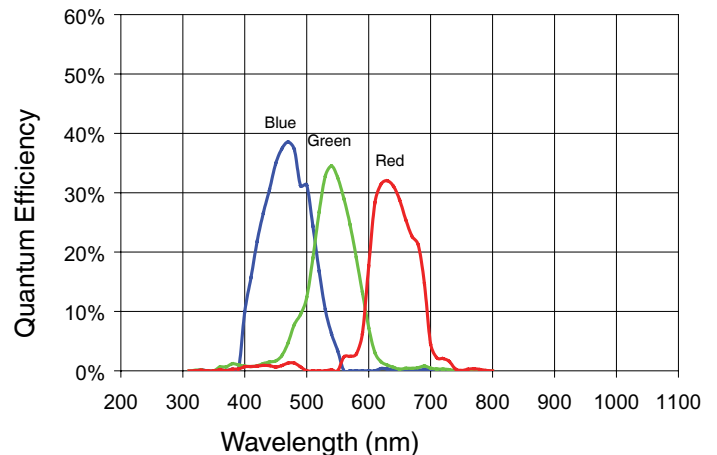

Features

- 16 megapixel progressive scan CCD sensor
- 3 images per second at full resolution and 7 images per second at 4864 x 480
- 65 db true dynamic range
- 0.1 lux minimum illumination
- 35 mm diagonal image sensor
- Lossless JPEG2000 compression
- Unsurpassed image quality
- Automatic exposure control and iris control
- Software focus control
- Compatible with a wide selection of Canon® EF mount lenses
- Power over Ethernet, 24 VAC or 12 VDC power input
- External I/O and RS-485 interface